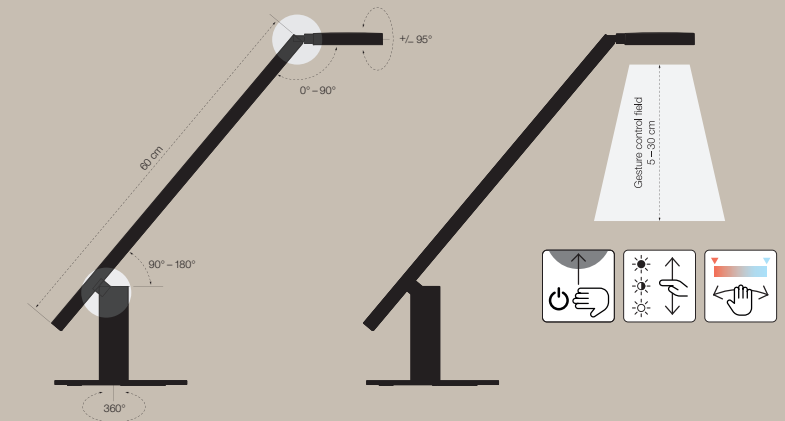

move to LITE

LUCTRA® TABLE LITE 921401

LED table lamp with biologically effective light and innovative gesture control

- Supports the individual daily rhythm and the body clock with optimal colour temperature and intensity of light
- Realistic imitation of daylight for healthy hormone production and mental well-being
- Intuitive three-dimensional gesture control for adjustment of light intensity and light colour
- Homogeneous illumination of the workspace
- Realistic colour reproduction and contrast due to tightly tolerated binnings
- Universal USB-C connection for powering the luminaire via a laptop or an external battery

78°

>50.000 h

2.700–
6.500 K

www.tuv.com
ID 1111274648

900 lm/660 lx at
0.5 m height

Ra/CRI >90

kWh
1.000 h ca. 12

On/Off
via gesture

Colour
temperature
via gesture

Light/Dark
via gesture

LUCTRA

LUCTRA® is a brand of DURABLE

DURABLE · Hunke & Jochheim GmbH & Co. KG
Westfalenstraße 77–79 · 58636 Iserlohn · Germany
Phone +49 2371 662445
info@luctra.eu · luctra.eu